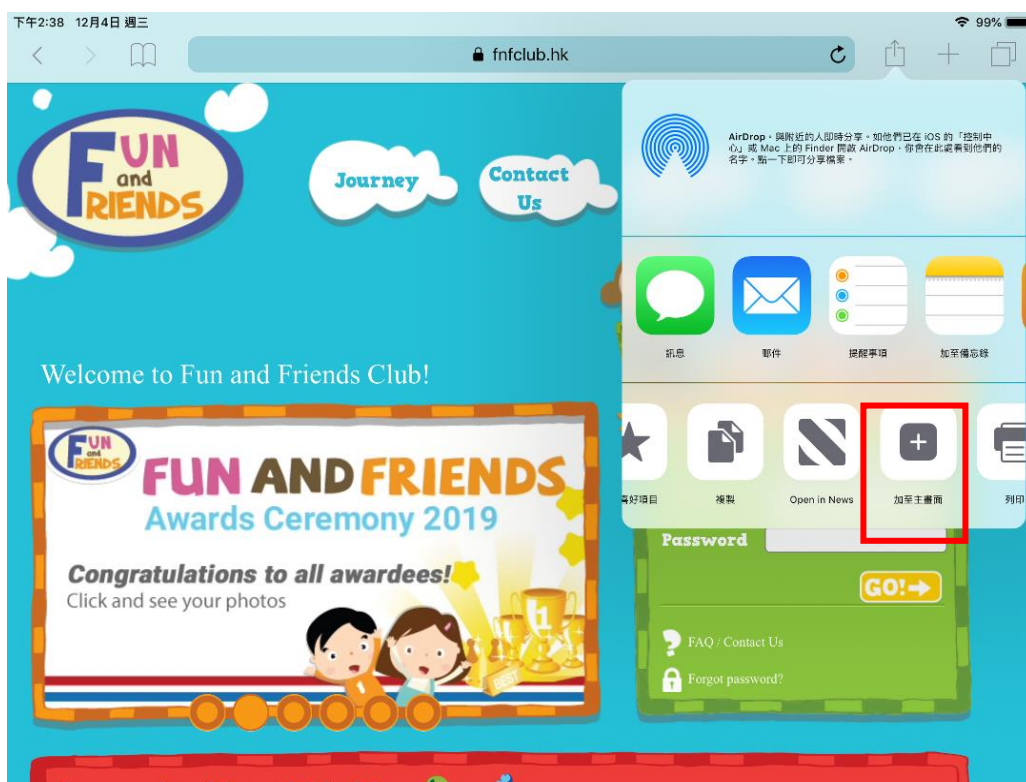

iOS 蘋果系統

1. Open Safari (browser)

在主螢幕中點擊 Safari 瀏覽器

2. Enter 'fnfclub.hk' in the website field

在網址欄中輸入「fnfclub.hk」

inspire learning

Flat 9D, Yeung Yiu Chung No.8 Industrial Building, 20 Wang Hoi Road, Kowloon Bay, Hong Kong 香港九龍灣宏開道 20 號楊耀松第 8 工業大廈 9 樓 D 室
Tel (852) 3188 2357 Fax (852) 3007 2231 Email fnf@fnfclub.hk Web www.fnfclub.hk

3. Click the share button next to the website field

待頁面轉至 Fun and Friends 主頁後，點擊網址欄右側按鈕

4. Click 'Add to Home Screen'

點擊「加至主畫面」

5. Click 'Add'

點擊「新增」

6. An icon will appear on the home screen, click on it to enter Fun and Friends login page directly